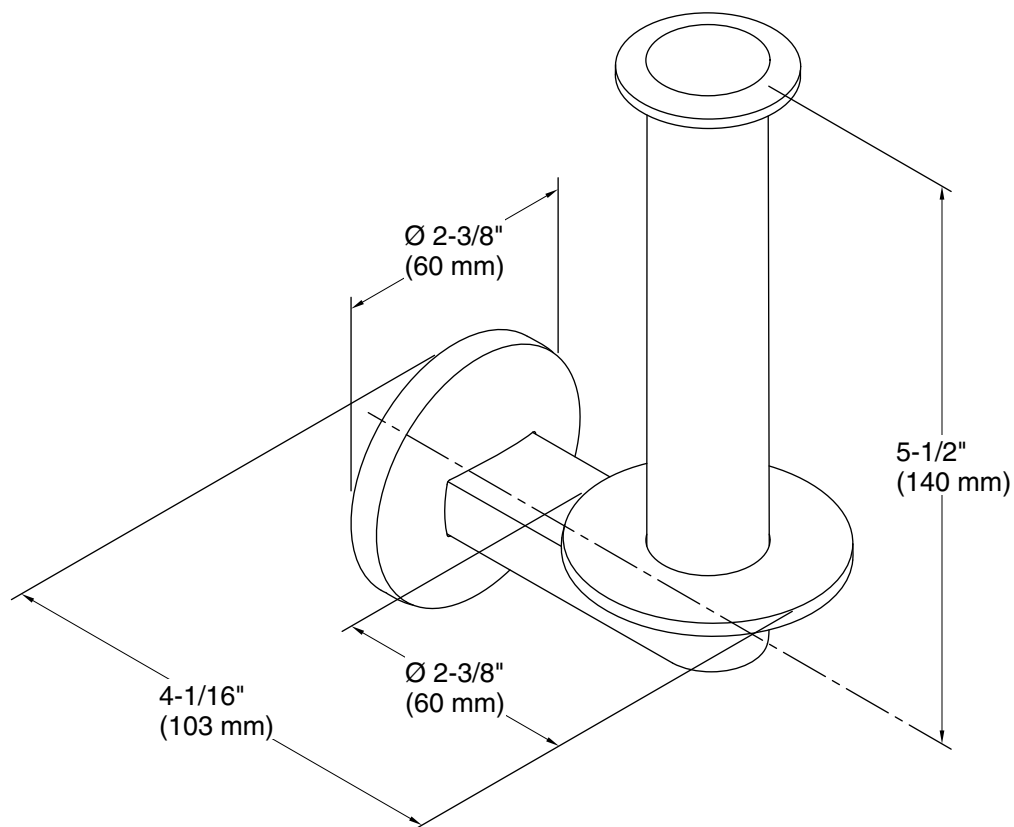

Components®

Vertical toilet paper holder
K-78383

Features

- Vertical holder provides easy access for changing toilet paper.
- Coordinates with Components faucets, accessories, and showering components to complete your bathroom.

Technical Information

All product dimensions are nominal.

Material: Zinc, Brass

Notes

Install this product according to the installation instructions.

CAUTION: Risk of personal injury. Do not install these products in any area where they are likely to be used inadvertently as a grab bar or support bar. These products are not designed or intended for use as a grab bar or support bar.